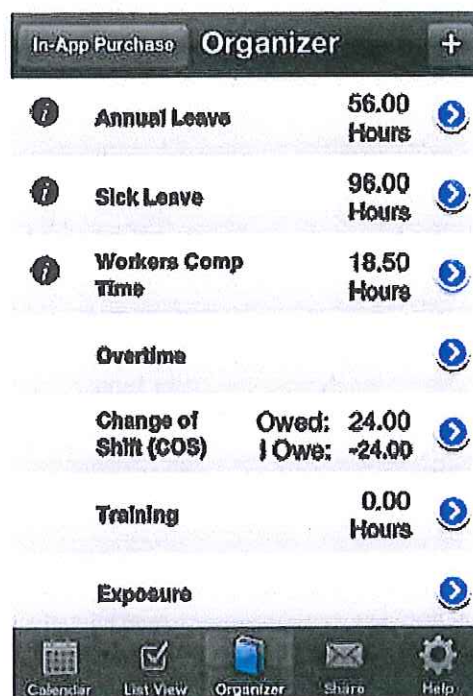

The UFUA Pro-Calendar App is also the only shift calendar App to include an exposure Incident log for quickly recording vital information related to occupational exposures -- a critical component when dealing with presumptive disease documentation. Download a FREE 30 day trial version today!

- [iPhone Version](http://itunes.apple.com) - <http://itunes.apple.com>
- [Android Version](https://play.google.com/store/apps) - <https://play.google.com/store/apps>

Once you go to the above websites type in UFUA and the App should appear for downlo:

Track Your Schedule

Easy to setup color coded calendar: Setup any 24 hour schedule and easily track which shift is on duty any given day. Get a quick view of daily events with handy markers as well as a list of days events below each day.

Real Time Balances

Track Annual and sick leave hours: The organizer features track actual balances of the following:

- Annual Leave
- Sick Leave
- Workers Comp Time
- Overtime
- Change of Shift
- Training Hours
- Exposures